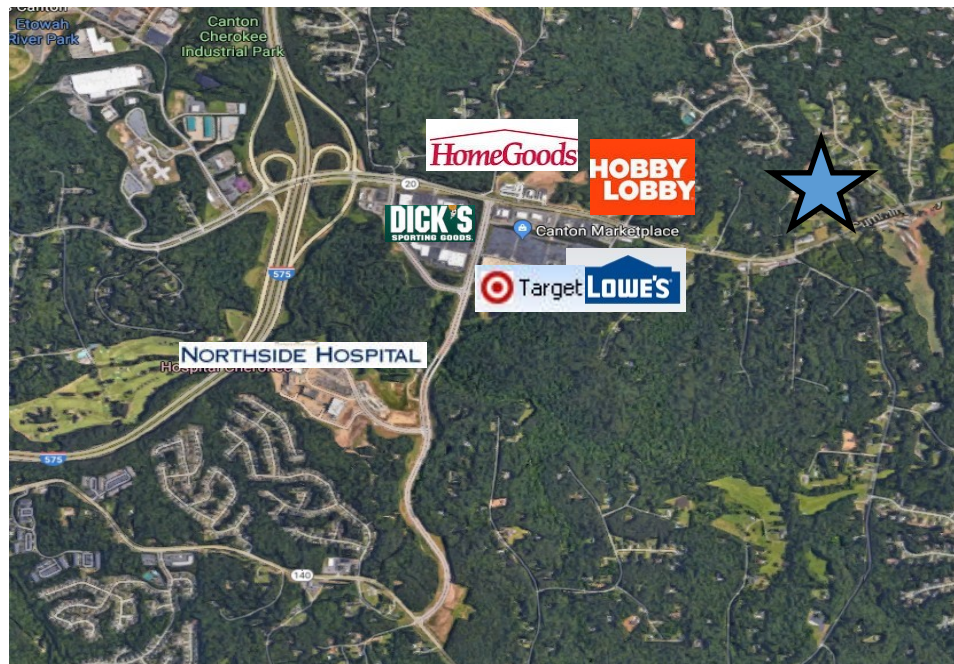

For Sale

Hwy 20 @ Weaver Circle & Scott Road

Canton GA 30115

Cherokee County

\$500,000. per acre

- ◆ 4 +/- acres
- ◆ Located in Canton GA on busy Hwy 20 East
- ◆ Planned road alignment access at Scott Road & Hwy 20
- ◆ Excellent location near new Northside Hospital Cherokee & Canton Marketplace
- ◆ Easy access to downtown Canton, Restaurants, Doctors Offices, Hospital, Shopping...etc...